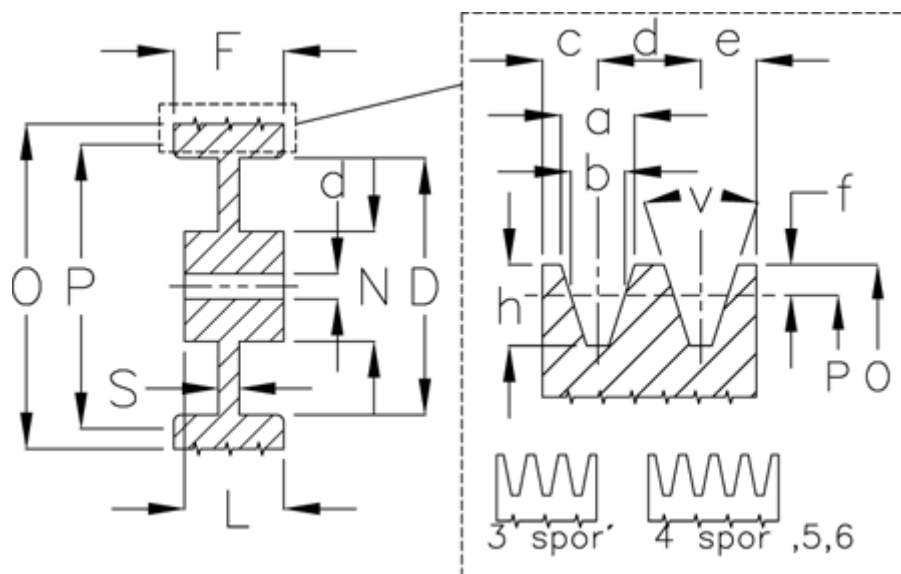

Article number: 60410120006

Description: V-belt pulley, no bore B 200/6

Measures

D	= 158	S	= 40
d	= 25	Type	= B
F	= 120.0		
L	= 70		
N	= 96		
Number of ribs	= 6		
O	= 207.0		
P	= 200		